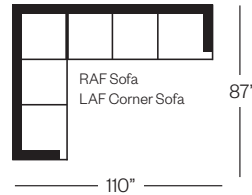

Made for you.

8807 Dorset Collection

Sofa
width 81" height 34"
depth 35"

Condo Sofa
width 68" height 34"
depth 35"

Loveseat
width 58" height 34"
depth 35"

Chair
width 36" height 34"
depth 35"

Queen Bed
width 82" height 34"
depth closed 36" depth opened 89"

Double Bed
width 76" height 34"
depth closed 36" depth opened 89"

Single Bed
width 61" height 34"
depth closed 36" depth opened 89"

Sectionals

(Additional seats increase width by approximately 22")

Please note that all measurements are approximate.