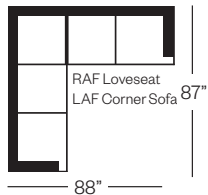

8807 Sectional

Dorset Collection

Standard Version

LAF Lovseat / Curved Corner / RAF Sofa

Shown with Optional:

LAF Sofa / RAF Chaise

Banded Front Edge, Small Wedge Legs, Cord Trim on Toss Pillows

Barrymore

Made for you.

8807 Dorset Collection

Sofa
width 81" height 34"
depth 35"

Condo Sofa
width 68" height 34"
depth 35"

Loveseat
width 58" height 34"
depth 35"

Chair
width 36" height 34"
depth 35"

Queen Bed
width 82" height 34"
depth closed 36" depth opened 89"

Double Bed
width 76" height 34"
depth closed 36" depth opened 89"

Single Bed
width 61" height 34"
depth closed 36" depth opened 89"

Sectionals

(Additional seats increase width by approximately 22")

Please note that all measurements are approximate.