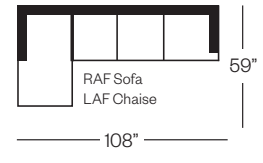

Made for you.

8807 Dorset Collection

Sofa
width 81" height 34"
depth 35"

Condo Sofa
width 68" height 34"
depth 35"

Loveseat
width 58" height 34"
depth 35"

Chair
width 36" height 34"
depth 35"

Queen Bed
width 82" height 34"
depth closed 36" depth opened 89"

Double Bed
width 76" height 34"
depth closed 36" depth opened 89"

Single Bed
width 61" height 34"
depth closed 36" depth opened 89"

Sectionals

(Additional seats increase width by approximately 22")

Please note that all measurements are approximate.